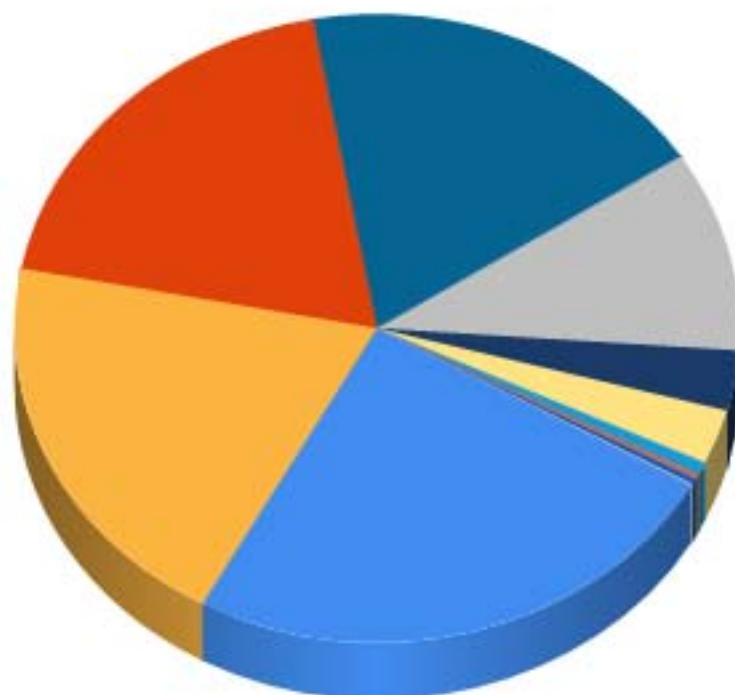

Percentage of Votes Polled Out of Votes Counted

Party Name

INC (24.67 %)	OTH(Other Parties and Independents) (10.34 %)	CPI (0.64 %)	SP (0.08 %)
JKPD (20.05 %)	BSP (3.10 %)	LJP (0.32 %)	
JKN (19.11 %)	JKNPP (2.81 %)	AIFB (0.27 %)	
BJP (18.61 %)			