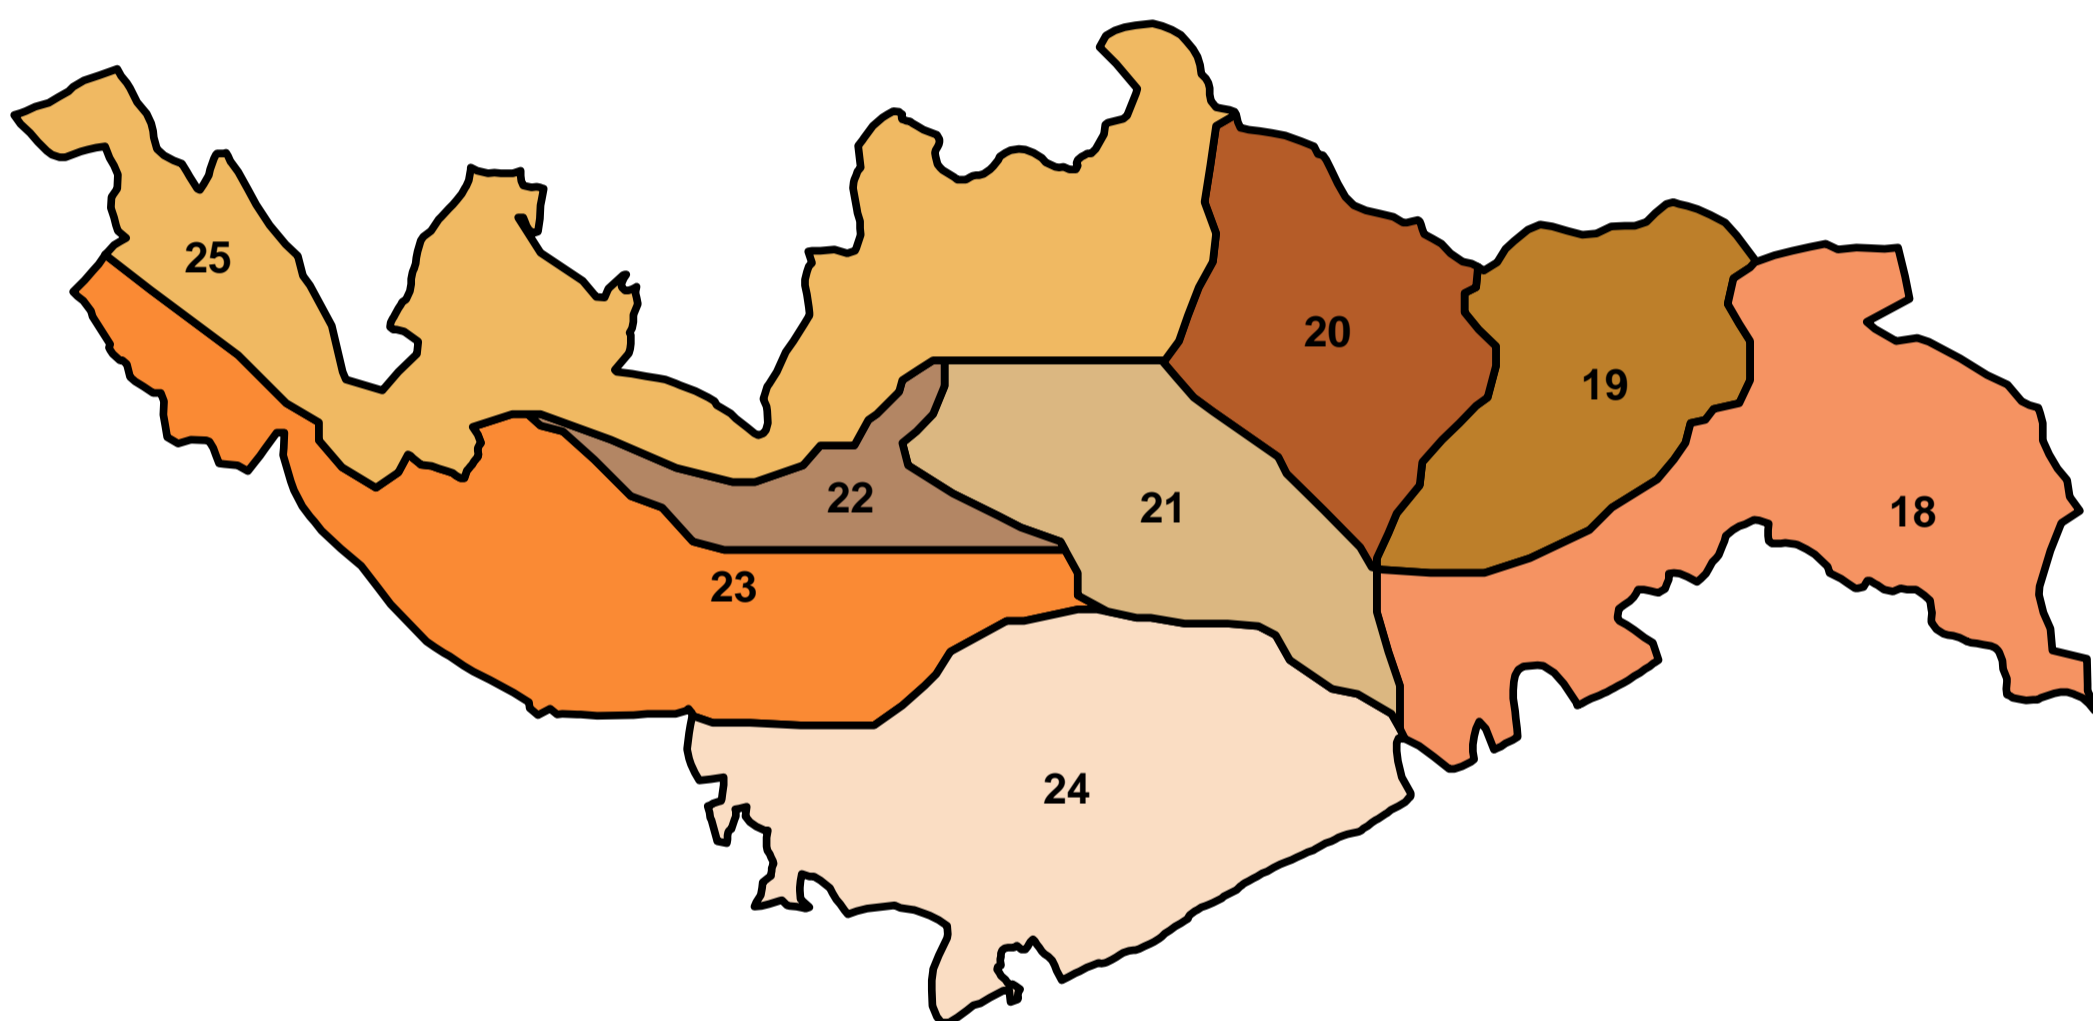

MAP SHOWING THE ASSEMBLY SEGMENTS OF DISTRICT SRINAGAR

SRINAGAR ASSEMBLY CONSTITUENCIES

-  18-HAZRATBAL
-  19-ZADIBAL
-  20-EIDGAH
-  21-KHANIYAR
-  22-HABBA KADAL
-  23-AMIRA KADAL
-  24-SONAWAR
-  25-BATAMALOO

Map not to scale

Prepared by NIC J&K